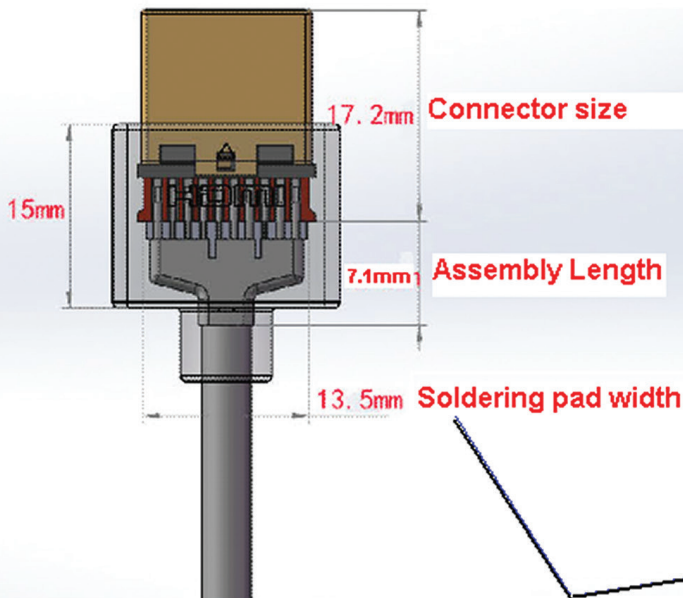

HDMI® 4K/Ultra HD Series Comparison

SCP: 940 Series

SCP: 991UHD Premium Certified Series

Since the Snug-Tite™ Grip soldering pad is wider than the 940 standard connector, the length of the terminal divider gets longer.

Standard 940 Series
Over Mold and Construction

Premium Certified 991UHD Series
Includes Full Metal Shell with CU
Foil Shield Wrapped Around for
Maximum EMI Protection

The terms HDMI and HDMI High-Definition Multimedia Interface, and the HDMI Logo are trademarks or registered trademarks of HDMI Licensing LLC in the United States and other countries.