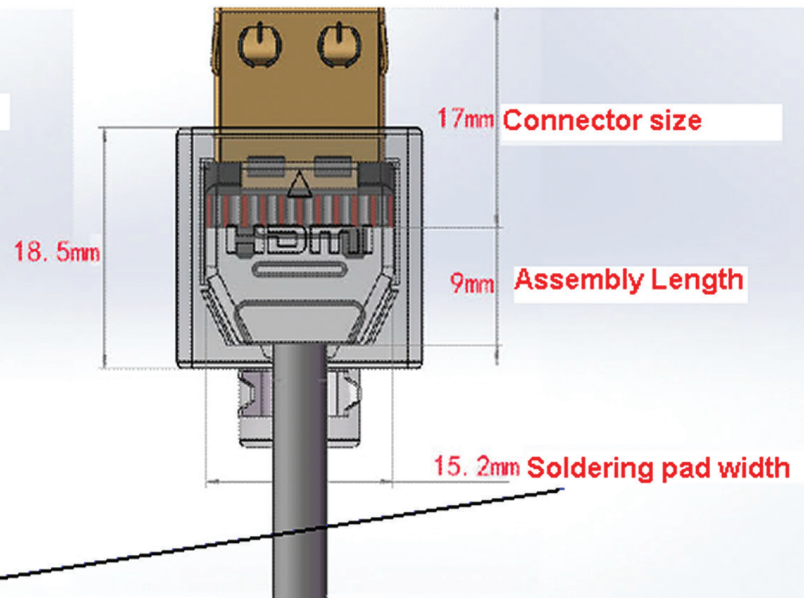

HDMI® 4K/Ultra HD Series Comparison

SCP: 940 Series

SCP: 991UHD Premium Certified Series

Since the Snug-Tite™ Grip soldering pad is wider than the 940 standard connector, the length of the terminal divider gets longer.

Standard 940 Series
Over Mold and Construction

Premium Certified 991UHD Series
Includes Full Metal Shell with CU
Foil Shield Wrapped Around for
Maximum EMI Protection

The terms HDMI and HDMI High-Definition Multimedia Interface, and the HDMI Logo are trademarks or registered trademarks of HDMI Licensing LLC in the United States and other countries.