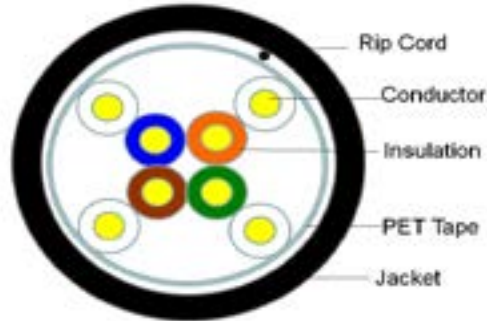

Structured Cable Products®

Quality Installations Deserve Quality Products

www.spcat5e.com
 sales@spcat5e.com
 Direct: 954-327-5770
 Toll Free: 866-470-5742

SCP PART#: CAT5E-DB UPC: 810070014513

DESCRIPTION:

CAT5E DIRECT BURIAL- 350 MHz 24 AWG SOLID BC 4PR, UTP, ANSI/TIA-568-2.D , IEC 11801 CLASS D, LLDPE JKT- BLACK- 1000FT/305M SPOOL

Regulatory

TIA/EIA 568-2.D and ISO/IEC 11801 Ed2
 EU RoHS 2011/65 EU Compliant

Application: Lan Cable

Construction Characteristics:

Conductor	Material	Solid Bare Copper
	Size	24AWG X 4P
	Construction	1/0.50+/-0.004mm
Insulation	Material	HDPE
	Min.Thickness	0.188mm
	AVG.Thickness	0.20mm
	Diameter	0.90+/-0.1mm
	Colors	Blue- White/Blue Orange-White/Orange Green-White/Green Brown-White/Brown
Sheath	Material	PET Tape
	Material	LLDPE
	Thickness	0.6+/-0.05mm
	U.V Stability	U.V Resistant
	Diameter	5.3+/-0.20mm
	Rip Cord	Nylon
	Color	Black
Bend radius	Min 20D/120mm	