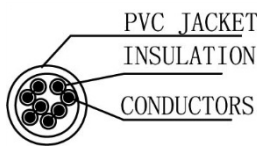

SCP Part Number: C5PC-7-RD

REV.A

Construction

CAT5e Cross section

PIN & OUT

568B

Construction

UTP CAT.5e

Center Conductor:	24AWG stranded bare copper
Construction	7×32AWG
Dia.(in/mm)	0.024/0.60
Insulate	HDPE
Nom. Thickness(in/mm)	0.006/0.17
Insulation Dia.(in/mm)	0.038/0.98
Color Cord	Pair 1: Blue-White/Blue Pair 2: Orange-White/Orange Pair 3: Green-White/Green Pair 4: Brown-White/Brown
Pairs	4
Cabling	4Pairs with skeleton