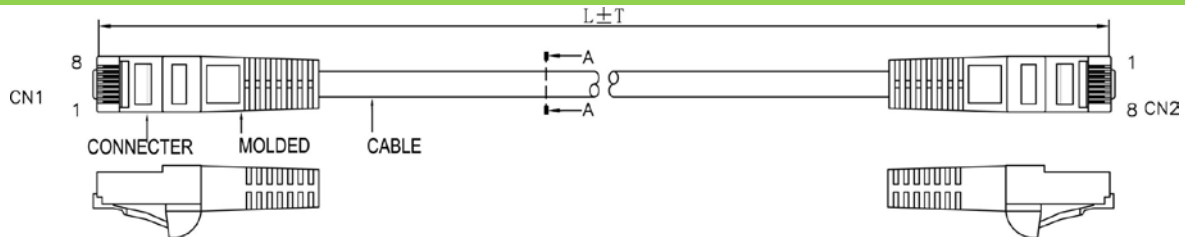

SCP Part Number: C5PC-7-RD

REV.A

Construction

CAT5e Cross section

PIN & OUT

568B

Construction

UTP CAT.5e

Center Conductor:	24AWG stranded bare copper
Construction	7×32AWG
Dia.(in/mm)	0.024/0.60
Insulate	HDPE
Nom. Thickness(in/mm)	0.006/0.17
Insulation Dia.(in/mm)	0.038/0.98
Color Cord	Pair 1: Blue-White/Blue Pair 2: Orange-White/Orange Pair 3: Green-White/Green Pair 4: Brown-White/Brown
Pairs	4
Cabling	4Pairs with skeleton

Jacket	PVC
Nom. Thickness(in/mm)	0.024/0.60
Min. Thickness(in/mm)	0.019/0.48
Cable Dia.(in/mm)	0.209/5.30
Color	Black & Blue & Green & Gray Red & White & Yellow & Orange & Ivory

Printing:
STRUCTURED CABLE PRODUCTS CAT.5E PATCH CABLE
UTP 4PR 24AWG TYPE CM (UL) C(UL) EXXXXXX

CONNECTER

Connector	RJ45(8P8C) MALE CAT5e
Insulation	Clear Polyester, UL94V-2
Contacts	Brass, Gold Plated 3u

CAT6 PATCH CABLE

Molded material	PVC
Pin&Out	EIA/TIA 568B (view the Pin&Out)
Length	view packing data