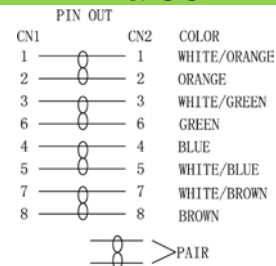

PIN & OUT

568B

Construction

UTP CAT.5e

Center Conductor:	24AWG stranded bare copper
Construction	7×32AWG
Dia.(in/mm)	0.024/0.60
Insulate	HDPE
Nom. Thickness(in/mm)	0.006/0.17
Insulation Dia.(in/mm)	0.038/0.98
Color Cord	Pair 1: Blue-White/Blue Pair 2: Orange-White/Orange Pair 3: Green-White/Green Pair 4: Brown-White/Brown
Pairs	4
Cabling	4Pairs with skeleton

Jacket	PVC
Nom. Thickness(in/mm)	0.024/0.60
Min. Thickness(in/mm)	0.019/0.48
Cable Dia.(in/mm)	0.209/5.30
Color	Black & Blue & Green & Gray Red & White & Yellow & Orange & Ivory

Printing:
STRUCTURED CABLE PRODUCTS CAT.5E PATCH CABLE
UTP 4PR 24AWG TYPE CM (UL) C(UL) EXXXXXX

CONNECTER

Connector	RJ45(8P8C) MALE CAT5e
Insulation	Clear Polyester, UL94V-2
Contacts	Brass, Gold Plated 3u

CAT6 PATCH CABLE

Molded material	PVC
Pin&Out	EIA/TIA 568B (view the Pin&Out)
Length	view packing data

Packing	1pcs/bag view packing data

Performance

Electrical Characteristics:[@68°F.(20°C.)]

Cat.5e CHANNEL TEST (MHz/dB/dB/dB)

Freq.	NEXT	ATTN	RL	Freq.	NEXT	ATTN	RL
1	60	3	17	20	42	10.2	17
4	53.6	4.5	17	25	40.4	11.4	16
8	48.6	6.3	17	31.3	38.7	12.9	15.1
10	47	7.1	17	62.5	33.6	18.6	12.1
16	43.6	9.1	17	100	30.1	24	10

Conductor DCR (Ω/100m)	≤9.6
Unbalance of Pair DCR (%)	≤5
Dielectric strength between Pairs(kV/min)	≤1
Insulation resistance (MΩ·km)	≥5000
Capacitance (nF/100m)	≤5.6
Dielectric strength between Pairs(kV/min)	≤330
Characteristic impedance (Ω)	100±15
Short or Open of the loop	None

Mechanical Characteristics:

Operating Temperature Range(°C)	-15~75

Packing data

Length (ft)	TOL. (in)	pcs/carton	G.W. (lbs/kgs)	Color
1	1.18	300	18.74/ 8.5	Black
3	1.18	200	23.15/ 10.5	Blue
5	1.97	150	23.15/ 10.5	Green
7	1.97	100	20.5/ 9.3	Gray
10	1.97	70	19.84/ 9	Red
15	1.97	60	23.59/ 10.7	White
25	1.97	50	31.31/ 14.2	Yellow
50	1.97	20	24.91/ 11.3	Orange
100	1.97	16	38.14/ 17.3	Ivory
(m)	(mm)	pcs/carton	(lbs/kgs)	
1	30	300	13.23/ 6	
2	30	90	13.23/ 6	
3	50	70	13.23/ 6	
5	50	40	17.64/ 8	
10	50	25	15.43/ 7	
25	50	12	19.84/ 9