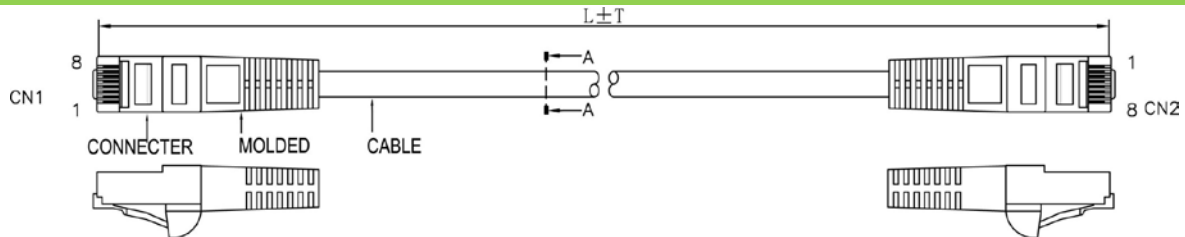

SCP Part Number: C5PC-50-YL

REV.A

Construction

CAT5e Cross section

PIN & OUT

568B

Construction

UTP CAT.5e

Center Conductor:	24AWG stranded bare copper
Construction	7×32AWG
Dia.(in/mm)	0.024/0.60
Insulate	HDPE
Nom. Thickness(in/mm)	0.006/0.17
Insulation Dia.(in/mm)	0.038/0.98
Color Cord	Pair 1: Blue-White/Blue Pair 2: Orange-White/Orange Pair 3: Green-White/Green Pair 4: Brown-White/Brown
Pairs	4
Cabling	4Pairs with skeleton

Jacket	PVC
Nom. Thickness(in/mm)	0.024/0.60
Min. Thickness(in/mm)	0.019/0.48
Cable Dia.(in/mm)	0.209/5.30
Color	Black & Blue & Green & Gray Red & White & Yellow & Orange & Ivory

Printing:
STRUCTURED CABLE PRODUCTS CAT.5E PATCH CABLE
UTP 4PR 24AWG TYPE CM (UL) C(UL) EXXXXXX

CONNECTER

Connector	RJ45(8P8C) MALE CAT5e
Insulation	Clear Polyester, UL94V-2
Contacts	Brass, Gold Plated 3u

CAT6 PATCH CABLE

Molded material	PVC
Pin&Out	EIA/TIA 568B (view the Pin&Out)
Length	view packing data