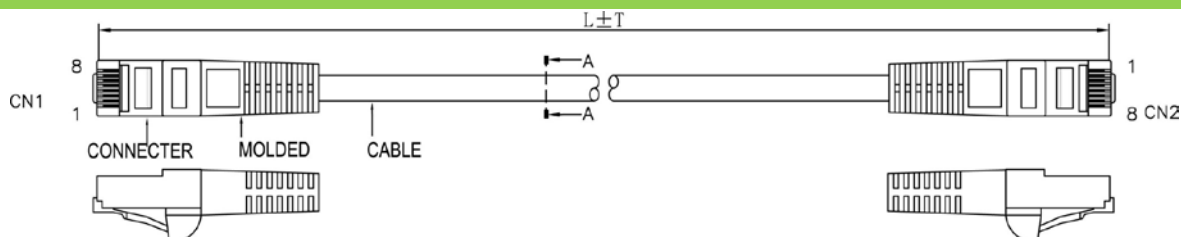

SCP Part Number: C5PC-25-BK

REV.A

Construction

CAT5e Cross section

PIN & OUT

568B

Construction

UTP CAT.5e

Center Conductor:	24AWG stranded bare copper
Construction	7×32AWG
Dia.(in/mm)	0.024/0.60
Insulate	HDPE
Nom. Thickness(in/mm)	0.006/0.17
Insulation Dia.(in/mm)	0.038/0.98
Color Cord	Pair 1: Blue-White/Blue Pair 2: Orange-White/Orange Pair 3: Green-White/Green Pair 4: Brown-White/Brown
Pairs	4
Cabling	4Pairs with skeleton

Jacket	PVC
Nom. Thickness(in/mm)	0.024/0.60
Min. Thickness(in/mm)	0.019/0.48
Cable Dia.(in/mm)	0.209/5.30
Color	Black & Blue & Green & Gray Red & White & Yellow & Orange & Ivory

Printing:
STRUCTURED CABLE PRODUCTS CAT.5E PATCH CABLE
UTP 4PR 24AWG TYPE CM (UL) C(UL) EXXXXXX

CONNECTER

Connector	RJ45(8P8C) MALE CAT5e
Insulation	Clear Polyester, UL94V-2
Contacts	Brass, Gold Plated 3u

CAT6 PATCH CABLE

Molded material	PVC
Pin&Out	EIA/TIA 568B (view the Pin&Out)
Length	view packing data