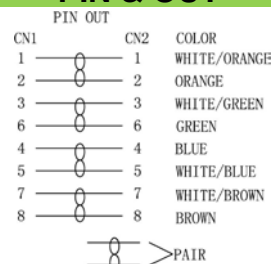

SCP Part Number: C5PC-25-BK

REV.A

Construction

CAT5e Cross section

PIN & OUT

568B

Construction

UTP CAT.5e

Center Conductor:	24AWG stranded bare copper
Construction	7×32AWG
Dia.(in/mm)	0.024/0.60
Insulate	HDPE
Nom. Thickness(in/mm)	0.006/0.17
Insulation Dia.(in/mm)	0.038/0.98
Color Cord	Pair 1: Blue-White/Blue Pair 2: Orange-White/Orange Pair 3: Green-White/Green Pair 4: Brown-White/Brown
Pairs	4
Cabling	4Pairs with skeleton

Jacket	PVC
Nom. Thickness(in/mm)	0.024/0.60
Min. Thickness(in/mm)	0.019/0.48
Cable Dia.(in/mm)	0.209/5.30
Color	Black & Blue & Green & Gray Red & White & Yellow & Orange & Ivory

Printing:
STRUCTURED CABLE PRODUCTS CAT.5E PATCH CABLE
UTP 4PR 24AWG TYPE CM (UL) C(UL) EXXXXXX

Mechanical Characteristics:

Operating Temperature Range(°C)	-15~75
---------------------------------	--------

Packing data

Length (ft)	TOL. (in)	pcs/carton	G.W. (lbs/kgs)	Color
1	1.18	300	18.74/ 8.5	Black
3	1.18	200	23.15/ 10.5	Blue
5	1.97	150	23.15/ 10.5	Green
7	1.97	100	20.5/ 9.3	Gray
10	1.97	70	19.84/ 9	Red
15	1.97	60	23.59/ 10.7	White
25	1.97	50	31.31/ 14.2	Yellow
50	1.97	20	24.91/ 11.3	Orange
100	1.97	16	38.14/ 17.3	Ivory
(m)	(mm)	pcs/carton	(lbs/kgs)	
1	30	300	13.23/ 6	
2	30	90	13.23/ 6	
3	50	70	13.23/ 6	
5	50	40	17.64/ 8	
10	50	25	15.43/ 7	
25	50	12	19.84/ 9	