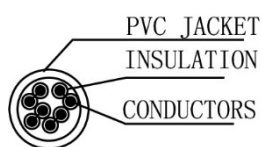

SCP Part Number: C5PC-15-BK

REV.A

Construction

CAT5e Cross section

PIN & OUT

568B

Construction

UTP CAT.5e