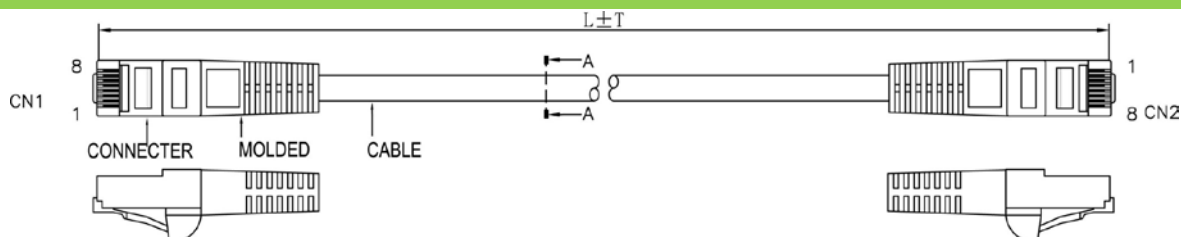

SCP Part Number: C5PC-15-BK

REV.A

Construction

CAT5e Cross section

PIN & OUT

568B

Construction

UTP CAT.5e

Center Conductor:	24AWG stranded bare copper
Construction	7×32AWG
Dia.(in/mm)	0.024/0.60
Insulate	HDPE
Nom. Thickness(in/mm)	0.006/0.17
Insulation Dia.(in/mm)	0.038/0.98
Color Cord	Pair 1: Blue-White/Blue Pair 2: Orange-White/Orange Pair 3: Green-White/Green Pair 4: Brown-White/Brown
Pairs	4
Cabling	4Pairs with skeleton
Jacket	PVC
Nom. Thickness(in/mm)	0.024/0.60
Min. Thickness(in/mm)	0.019/0.48
Cable Dia.(in/mm)	0.209/5.30
Color	Black & Blue & Green & Gray Red & White & Yellow & Orange & Ivory

Printing:
STRUCTURED CABLE PRODUCTS CAT.5E PATCH CABLE
UTP 4PR 24AWG TYPE CM (UL) C(UL) EXXXXXX

CONNECTER

Connector	RJ45(8P8C) MALE CAT5e
Insulation	Clear Polyester, UL94V-2
Contacts	Brass, Gold Plated 3u

CAT6 PATCH CABLE

Molded material	PVC
Pin&Out	EIA/TIA 568B (view the Pin&Out)
Length	view packing data

Packing	1pcs/bag view packing data
----------------	-------------------------------

Performance

Electrical Characteristics:[@68°F.(20°C.)]