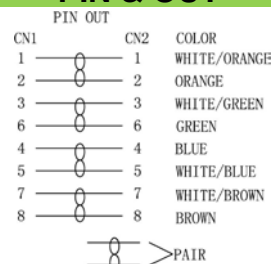

PIN & OUT

568B

Construction

UTP CAT.5e

Center Conductor:	24AWG stranded bare copper
Construction	7×32AWG
Dia.(in/mm)	0.024/0.60
Insulate	HDPE
Nom. Thickness(in/mm)	0.006/0.17
Insulation Dia.(in/mm)	0.038/0.98
Color Cord	Pair 1: Blue-White/Blue Pair 2: Orange-White/Orange Pair 3: Green-White/Green Pair 4: Brown-White/Brown
Pairs	4
Cabling	4Pairs with skeleton
Jacket	PVC
Nom. Thickness(in/mm)	0.024/0.60
Min. Thickness(in/mm)	0.019/0.48
Cable Dia.(in/mm)	0.209/5.30
Color	Black & Blue & Green & Gray Red & White & Yellow & Orange & Ivory

Printing:
STRUCTURED CABLE PRODUCTS CAT.5E PATCH CABLE
UTP 4PR 24AWG TYPE CM (UL) C(UL) EXXXXXX

CONNECTER

Connector	RJ45(8P8C) MALE CAT5e
Insulation	Clear Polyester, UL94V-2
Contacts	Brass, Gold Plated 3u

CAT6 PATCH CABLE

Molded material	PVC
Pin&Out	EIA/TIA 568B (view the Pin&Out)
Length	view packing data

Packing	1pcs/bag view packing data

Performance

Electrical Characteristics:[@68°F.(20°C.)]

Cat.5e CHANNEL TEST (MHz/dB/dB/dB)							
Freq.	NEXT	ATTN	RL	Freq.	NEXT	ATTN	RL
1	60	3	17	20	42	10.2	17
4	53.6	4.5	17	25	40.4	11.4	16
8	48.6	6.3	17	31.3	38.7	12.9	15.1
10	47	7.1	17	62.5	33.6	18.6	12.1
16	43.6	9.1	17	100	30.1	24	10
Conductor DCR (Ω/100m)							≤9.6
Unbalance of Pair DCR (%)							≤5
Dielectric strength between Pairs(kV/min)							≤1
Insulation resistance (MΩ·km)							≥5000
Capacitance (nF/100m)							≤5.6
Dielectric strength between Pairs(kV/min)							≤330
Characteristic impedance (Ω)							100±15
Short or Open of the loop							None

Mechanical Characteristics:

Operating Temperature Range(°C)	-15~75

Packing data

Length (ft)	TOL. (in)	pcs/carton	G.W. (lbs/kgs)	Color
1	1.18	300	18.74/ 8.5	Black
3	1.18	200	23.15/ 10.5	Blue
5	1.97	150	23.15/ 10.5	Green
7	1.97	100	20.5/ 9.3	Gray
10	1.97	70	19.84/ 9	Red
15	1.97	60	23.59/ 10.7	White
25	1.97	50	31.31/ 14.2	Yellow
50	1.97	20	24.91/ 11.3	Orange
100	1.97	16	38.14/ 17.3	Ivory
(m)	(mm)	pcs/carton	(lbs/kgs)	
1	30	300	13.23/ 6	
2	30	90	13.23/ 6	
3	50	70	13.23/ 6	
5	50	40	17.64/ 8	
10	50	25	15.43/ 7	
25	50	12	19.84/ 9