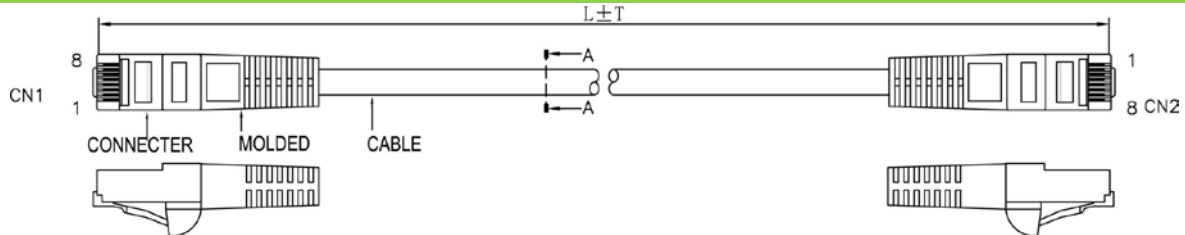

SCP Part Number: C5PC-10-WT

REV.A

Construction

CAT5e Cross section

PIN & OUT

568B

Construction

UTP CAT.5e

Center Conductor:	24AWG stranded bare copper
Construction	7×32AWG
Dia.(in/mm)	0.024/0.60
Insulate	HDPE
Nom. Thickness(in/mm)	0.006/0.17
Insulation Dia.(in/mm)	0.038/0.98
Color Cord	Pair 1: Blue-White/Blue Pair 2: Orange-White/Orange Pair 3: Green-White/Green Pair 4: Brown-White/Brown
Pairs	4
Cabling	4Pairs with skeleton
Jacket	PVC
Nom. Thickness(in/mm)	0.024/0.60
Min. Thickness(in/mm)	0.019/0.48
Cable Dia.(in/mm)	0.209/5.30
Color	Black & Blue & Green & Gray Red & White & Yellow & Orange & Ivory
Printing:	STRUCTURED CABLE PRODUCTS CAT.5E PATCH CABLE UTP 4PR 24AWG TYPE CM (UL) C(UL) EXXXXXX

CONNECTER

Connector	RJ45(8P8C) MALE CAT5e
Insulation	Clear Polyester, UL94V-2
Contacts	Brass, Gold Plated 3u

CAT6 PATCH CABLE

Molded material	PVC
Pin&Out	EIA/TIA 568B (view the Pin&Out)
Length	view packing data

Packing

1pcs/bag
view packing data

Performance

Electrical Characteristics:[@68°F.(20°C.)]

Cat.5e CHANNEL TEST (MHz/dB/dB/dB)							
Freq.	NEXT	ATTN	RL	Freq.	NEXT	ATTN	RL
1	60	3	17	20	42	10.2	17
4	53.6	4.5	17	25	40.4	11.4	16
8	48.6	6.3	17	31.3	38.7	12.9	15.1
10	47	7.1	17	62.5	33.6	18.6	12.1
16	43.6	9.1	17	100	30.1	24	10
Conductor DCR (Ω/100m)							≤9.6
Unbalance of Pair DCR (%)							≤5
Dielectric strength between Pairs(kV/min)							≤1
Insulation resistance (MΩ·km)							≥5000
Capacitance (nF/100m)							≤5.6
Dielectric strength between Pairs(kV/min)							≤330
Characteristic impedance (Ω)							100±15
Short or Open of the loop							None
Mechanical Characteristics:							
Operating Temperature Range(°C)							-15~75