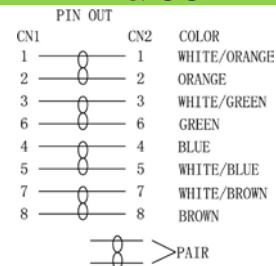

PIN & OUT

568B

Construction

UTP CAT.5e

Center Conductor:	24AWG stranded bare copper
Construction	7×32AWG
Dia.(in/mm)	0.024/0.60
Insulate	HDPE
Nom. Thickness(in/mm)	0.006/0.17
Insulation Dia.(in/mm)	0.038/0.98
Color Cord	Pair 1: Blue-White/Blue Pair 2: Orange-White/Orange Pair 3: Green-White/Green Pair 4: Brown-White/Brown
Pairs	4
Cabling	4Pairs with skeleton
Jacket	PVC
Nom. Thickness(in/mm)	0.024/0.60
Min. Thickness(in/mm)	0.019/0.48
Cable Dia.(in/mm)	0.209/5.30
Color	Black & Blue & Green & Gray Red & White & Yellow & Orange & Ivory
Printing:	STRUCTURED CABLE PRODUCTS CAT.5E PATCH CABLE UTP 4PR 24AWG TYPE CM (UL) C(UL) EXXXXXX

CONNECTER

Connector	RJ45(8P8C) MALE CAT5e
Insulation	Clear Polyester, UL94V-2
Contacts	Brass, Gold Plated 3u

CAT6 PATCH CABLE

Molded material	PVC
Pin&Out	EIA/TIA 568B (view the Pin&Out)
Length	view packing data

Packing

1pcs/bag
view packing data

Performance

Electrical Characteristics:[@68°F.(20°C.)]

Cat.5e CHANNEL TEST (MHz/dB/dB/dB)							
Freq.	NEXT	ATTN	RL	Freq.	NEXT	ATTN	RL
1	60	3	17	20	42	10.2	17
4	53.6	4.5	17	25	40.4	11.4	16
8	48.6	6.3	17	31.3	38.7	12.9	15.1
10	47	7.1	17	62.5	33.6	18.6	12.1
16	43.6	9.1	17	100	30.1	24	10
Conductor DCR (Ω/100m)							≤9.6
Unbalance of Pair DCR (%)							≤5
Dielectric strength between Pairs(kV/min)							≤1
Insulation resistance (MΩ·km)							≥5000
Capacitance (nF/100m)							≤5.6
Dielectric strength between Pairs(kV/min)							≤330
Characteristic impedance (Ω)							100±15
Short or Open of the loop							None
Mechanical Characteristics:							
Operating Temperature Range(°C)							-15~75

Packing data

Length (ft)	TOL. (in)	pcs/carton	G.W. (lbs/kgs)	Color
1	1.18	300	18.74/ 8.5	Black
3	1.18	200	23.15/ 10.5	Blue
5	1.97	150	23.15/ 10.5	Green
7	1.97	100	20.5/ 9.3	Gray
10	1.97	70	19.84/ 9	Red
15	1.97	60	23.59/ 10.7	White
25	1.97	50	31.31/ 14.2	Yellow
50	1.97	20	24.91/ 11.3	Orange
100	1.97	16	38.14/ 17.3	Ivory
(m)	(mm)	pcs/carton	(lbs/kgs)	
1	30	300	13.23/ 6	
2	30	90	13.23/ 6	
3	50	70	13.23/ 6	
5	50	40	17.64/ 8	
10	50	25	15.43/ 7	
25	50	12	19.84/ 9