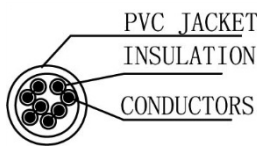

SCP Part Number: C5PC-10-WT

REV.A

Construction

CAT5e Cross section

PIN & OUT

568B

Construction

UTP CAT.5e

Center Conductor:	24AWG stranded bare copper
Construction	7×32AWG
Dia.(in/mm)	0.024/0.60
Insulate	HDPE
Nom. Thickness(in/mm)	0.006/0.17
Insulation Dia.(in/mm)	0.038/0.98
Color Cord	Pair 1: Blue-White/Blue Pair 2: Orange-White/Orange Pair 3: Green-White/Green Pair 4: Brown-White/Brown
Pairs	4
Cabling	4Pairs with skeleton
Jacket	PVC
Nom. Thickness(in/mm)	0.024/0.60
Min. Thickness(in/mm)	0.019/0.48
Cable Dia.(in/mm)	0.209/5.30
Color	Black & Blue & Green & Gray Red & White & Yellow & Orange & Ivory
Printing:	STRUCTURED CABLE PRODUCTS CAT.5E PATCH CABLE UTP 4PR 24AWG TYPE CM (UL) C(UL) EXXXXXX