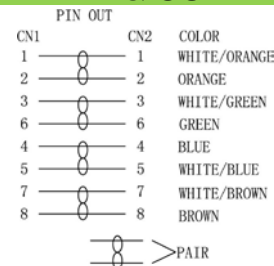

PIN & OUT

568B

Construction

UTP CAT.5e

Center Conductor:	24AWG stranded bare copper
Construction	7×32AWG
Dia.(in/mm)	0.024/0.60
Insulate	HDPE
Nom. Thickness(in/mm)	0.006/0.17
Insulation Dia.(in/mm)	0.038/0.98
Color Cord	Pair 1: Blue-White/Blue Pair 2: Orange-White/Orange Pair 3: Green-White/Green Pair 4: Brown-White/Brown
Pairs	4
Cabling	4Pairs with skeleton

Jacket	PVC
Nom. Thickness(in/mm)	0.024/0.60
Min. Thickness(in/mm)	0.019/0.48
Cable Dia.(in/mm)	0.209/5.30
Color	Black & Blue & Green & Gray Red & White & Yellow & Orange & Ivory

Printing:
STRUCTURED CABLE PRODUCTS CAT.5E PATCH CABLE
UTP 4PR 24AWG TYPE CM (UL) C(UL) EXXXXXX

CONNECTER

Connector	RJ45(8P8C) MALE CAT5e
Insulation	Clear Polyester, UL94V-2
Contacts	Brass, Gold Plated 3u

CAT6 PATCH CABLE

Molded material	PVC
Pin&Out	EIA/TIA 568B (view the Pin&Out)
Length	view packing data

Packing	1pcs/bag view packing data

Performance

Electrical Characteristics:[@68°F.(20°C.)]

Cat.5e CHANNEL TEST (MHz/dB/dB/dB)

Freq.	NEXT	ATTN	RL	Freq.	NEXT	ATTN	RL
1	60	3	17	20	42	10.2	17
4	53.6	4.5	17	25	40.4	11.4	16
8	48.6	6.3	17	31.3	38.7	12.9	15.1
10	47	7.1	17	62.5	33.6	18.6	12.1
16	43.6	9.1	17	100	30.1	24	10

Conductor DCR (Ω/100m)	≤9.6
Unbalance of Pair DCR (%)	≤5
Dielectric strength between Pairs(kV/min)	≤1
Insulation resistance (MΩ·km)	≥5000
Capacitance (nF/100m)	≤5.6
Dielectric strength between Pairs(kV/min)	≤330
Characteristic impedance (Ω)	100±15
Short or Open of the loop	None

Mechanical Characteristics:

Operating Temperature Range(°C)	-15~75

Packing data

Length (ft)	TOL. (in)	pcs/carton	G.W. (lbs/kgs)	Color
1	1.18	300	18.74/ 8.5	Black
3	1.18	200	23.15/ 10.5	Blue
5	1.97	150	23.15/ 10.5	Green
7	1.97	100	20.5/ 9.3	Gray
10	1.97	70	19.84/ 9	Red
15	1.97	60	23.59/ 10.7	White
25	1.97	50	31.31/ 14.2	Yellow
50	1.97	20	24.91/ 11.3	Orange
100	1.97	16	38.14/ 17.3	Ivory
(m)	(mm)	pcs/carton	(lbs/kgs)	
1	30	300	13.23/ 6	
2	30	90	13.23/ 6	
3	50	70	13.23/ 6	
5	50	40	17.64/ 8	
10	50	25	15.43/ 7	
25	50	12	19.84/ 9