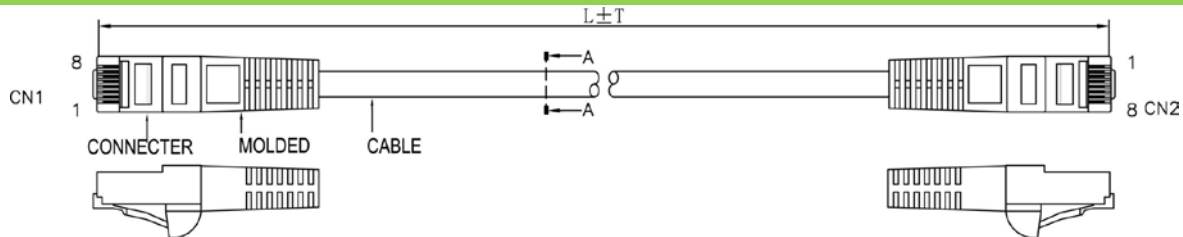

SCP Part Number: C5PC-1-YL

REV.A

Construction

CAT5e Cross section

PIN & OUT

568B

Construction

UTP CAT.5e

Center Conductor:	24AWG stranded bare copper
Construction	7×32AWG
Dia.(in/mm)	0.024/0.60
Insulate	HDPE
Nom. Thickness(in/mm)	0.006/0.17
Insulation Dia.(in/mm)	0.038/0.98
Color Cord	Pair 1: Blue-White/Blue Pair 2: Orange-White/Orange Pair 3: Green-White/Green Pair 4: Brown-White/Brown
Pairs	4
Cabling	4Pairs with skeleton

Jacket	PVC
Nom. Thickness(in/mm)	0.024/0.60
Min. Thickness(in/mm)	0.019/0.48
Cable Dia.(in/mm)	0.209/5.30
Color	Black & Blue & Green & Gray Red & White & Yellow & Orange & Ivory

Printing:
STRUCTURED CABLE PRODUCTS CAT.5E PATCH CABLE
UTP 4PR 24AWG TYPE CM (UL) C(UL) EXXXXXX