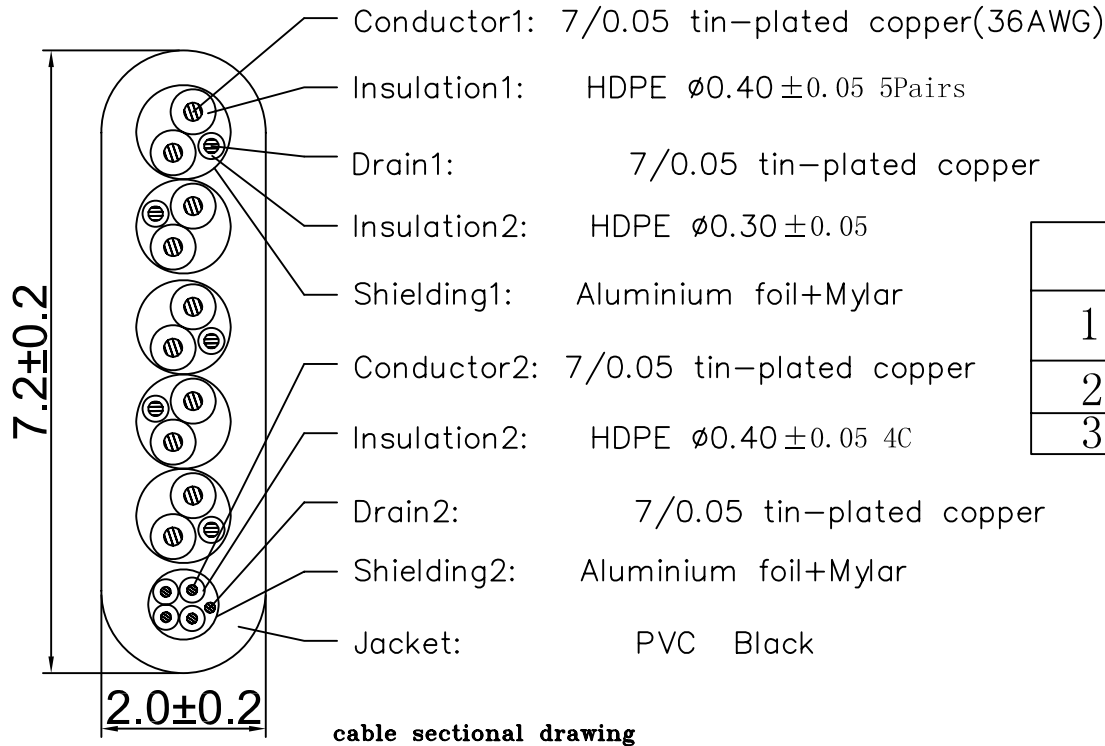

SCP Part No: 941-3, 941-6, 941-8
Ultra Flat Series

Version	Engineer	Change No.	Change Description	Date	Approved by
A			NEW	2012.06.28	Andrew
			Edits: Simon Lacey - 03/15/2013		

	L	T	L±T	Item Name
1	1000	20	1000±20	941-3
2	1800	30	1000±20	941-6
3	2500	30	1000±20	941-8

		X.*		HDMI	SCP Structured Cable Products™ Quality Installations Deserve Quality Products
.X		.X*	Unit : mm	Type A Male - Type A Male	
.XX		.XX*			
.XXX		.XXX*			ITEM NO. :
APPROVED :		Date :	Draw NO. :		Rev.
CHECKED :		Date :	Customer Name :		A
DESIGNED : ocean		Date : 2013.03.15	Size :	Page :	2/2