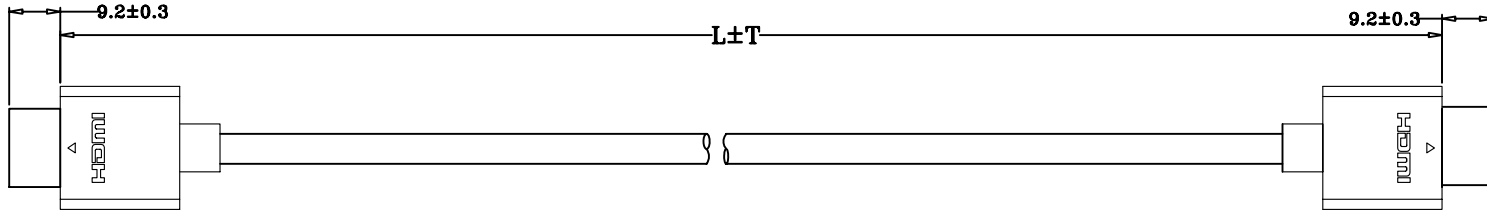

SCP Part No: 941-3, 941-6, 941-8
Ultra Flat Series

Version	Engineer	Change No.	Change Description	Date	Approved by
A			NEW	2012.06.28	Andrew
			Edits: Simon Lacey - 03/15/2013		

	L	T	L±T	Item Name
1	1000	20	1000±20	941-3
2	1800	30	1000±20	941-6
3	2500	30	1000±20	941-8

		X.*		HDMI	SCP Structured Cable Products™ Quality Installations Deserve Quality Products
.X		.X*	Unit : mm	Type A Male - Type A Male	
.XX		.XX*			
.XXX		.XXX*			ITEM NO. :
APPROVED :		Date :	Draw NO. :		Rev.
CHECKED :		Date :	Customer Name :		A
DESIGNED : ocean		Date : 2013.03.15	Size :	Page :	2/2