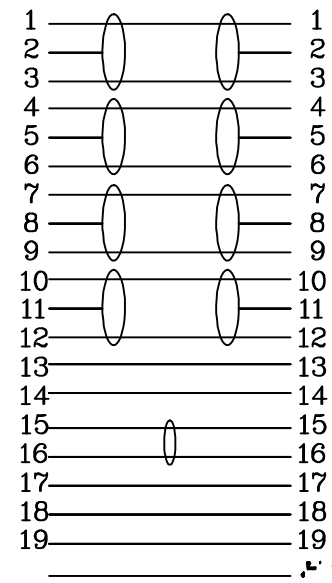

PIN Assignment

SCP → **Structured Cable Products**
 Quality Installations Deserve Quality Products

6228 Hiatus Road, Tamarac FL 33321
 Tel: (954) 327-5770 Fax: (954) 327-8176
 email: sales@scpcat5e.com / www.scpcat5e.com

DESCRIPTION	FINISHED PRODUCT'S FIGURE	SCALE	FIT	UNITS: MM	1RD ANGLE
	SCP Part # 944	△			
APPROVED	CHECKED	DRAWING	DESIGNED	DRAWING NO.	
		Alan	T.S.L	FINISHING	
				MATERIAL	
				SYM	DATE
					REVISION