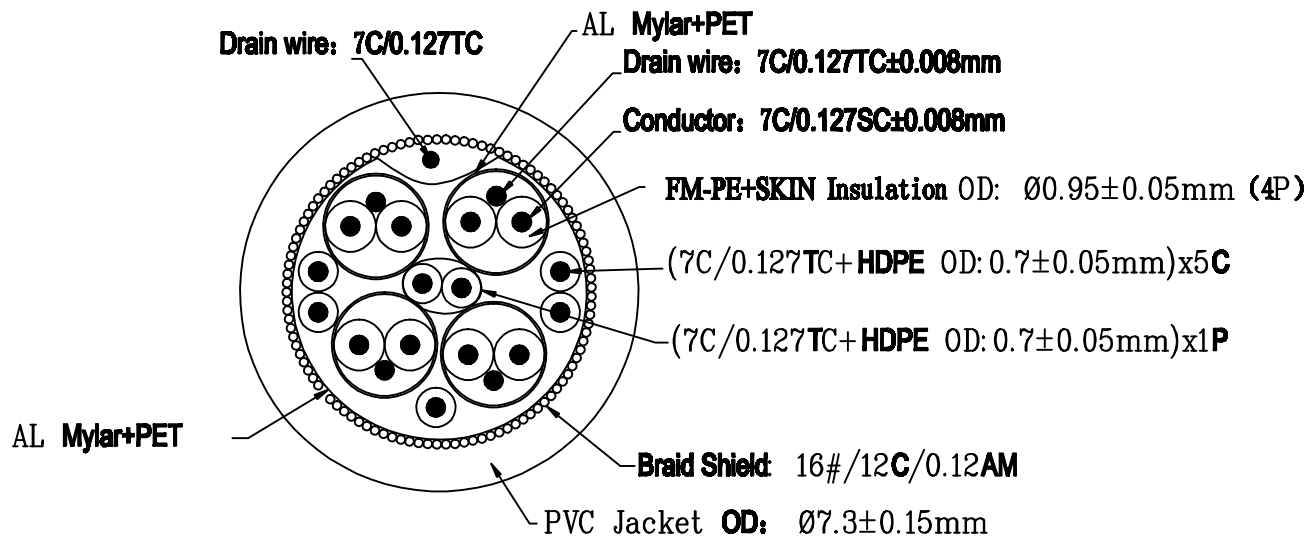

PIN Assignment

SCP → **Structured Cable Products**
 Quality Installations Deserve Quality Products

6228 Hiatus Road, Tamarac FL 33321
 Tel: (954) 327-5770 Fax: (954) 327-8176
 email: sales@scpcat5e.com / www.scpcat5e.com

DESCRIPTION	FINISHED PRODUCT'S FIGURE	SCALE	FIT	UNITS: MM	1RD ANGLE
	SCP Part # 944	△			
APPROVED	CHECKED	DRAWING	DESIGNED	DRAWING NO.	
		Alan	T.S.L	FINISHING	
				MATERIAL	
				SYM	DATE
					REVISION